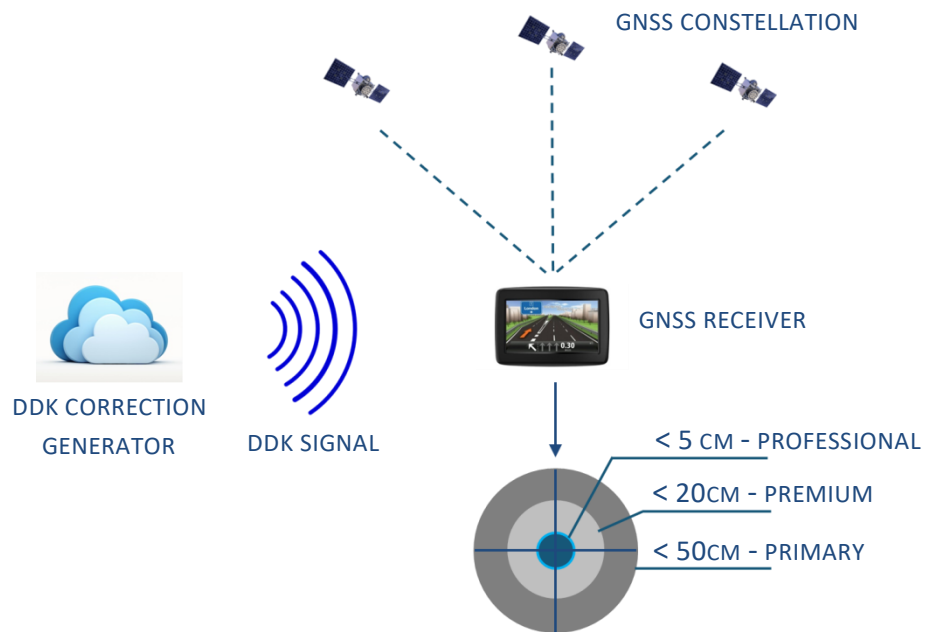

NEXT GENERATION GPS POSITIONING SOLUTIONS

PROFESSIONAL LEVELS OF ACCURACY NOW AVAILABLE TO MAIN STREAM USERS

INSTANT START UP TO FULL ACCURACY

RESISTANT TO NETWORK OUTAGES

USE YOUR EXISTING NETWORK

LOW BANDWIDTH USAGE

SPOOFING RESISTANT

GLOBAL SERVICE

YOU CAN SET YOUR BUSINESS AHEAD WITH UNPARALLELED ACCURACY LEVELS. WE PROVIDE A FULL SOLUTION FROM START TO FINISH. WITH OUR CORRECTION SERVICE AND FRONT-END SOFTWARE, WE REMOVE THE COMPLEXITY AND INTRODUCE SIMPLICITY.

PRECISE LOCATIONS, LOW COSTS.