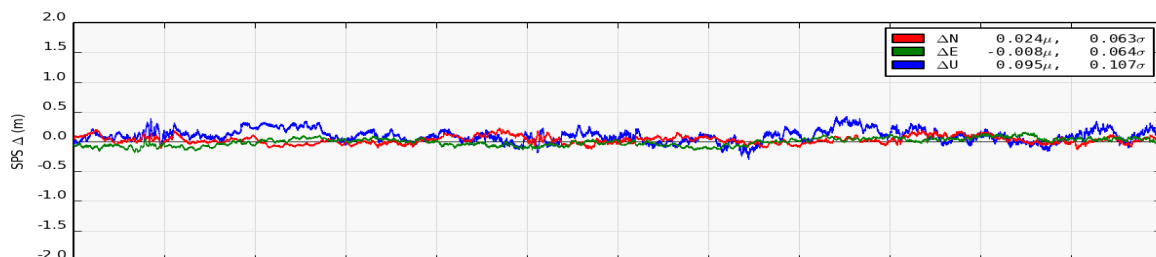

TECHNICAL SPECIFICATIONS

⊕ COVERAGE	GLOBAL
⊕ HIGH ACCURACY	< 5 CM HORIZONTAL ACCURACY* (<i>PROFESSIONAL</i>) < 20 CM HORIZONTAL ACCURACY* (<i>PREMIUM</i>) < 50 CM HORIZONTAL ACCURACY* (<i>PRIMARY</i>)
⊕ QUICK INITIALISATION	INSTANTANEOUS START UP TO FULL ACCURACY
⊕ INTEGRITY	QUALITY CONTROL AND ANTI-SPOOFING
⊕ COMMUNICATION LINKS	MOBILE DATA NETWORKS, WI-FI, SATELLITE
⊕ MULTI CONSTELLATION	GPS, GLONASS, GALILEO AND BEIDOU ENABLED
⊕ GREATER UPTIME	ROBUST AUGMENTATION PROCESS RESISTANT TO NETWORK OUTAGES
⊕ NO BASE STATION REQUIRED	NO LONGER RESTRICTED TO BE IN THE VICINITY OF A BASE STATION, ENJOY THE FREEDOM OF PRECISE POSITIONING
⊕ COST EFFECTIVE	NO ADDITIONAL DATA OR CELLULAR PLANS REQUIRED

* HORIZONTAL ACCURACY SPECIFICATIONS ARE BASED ON IN-FIELD PERFORMANCE 95% OF THE TIME.

PERFORMANCE & STATISTICS

PREMIUM